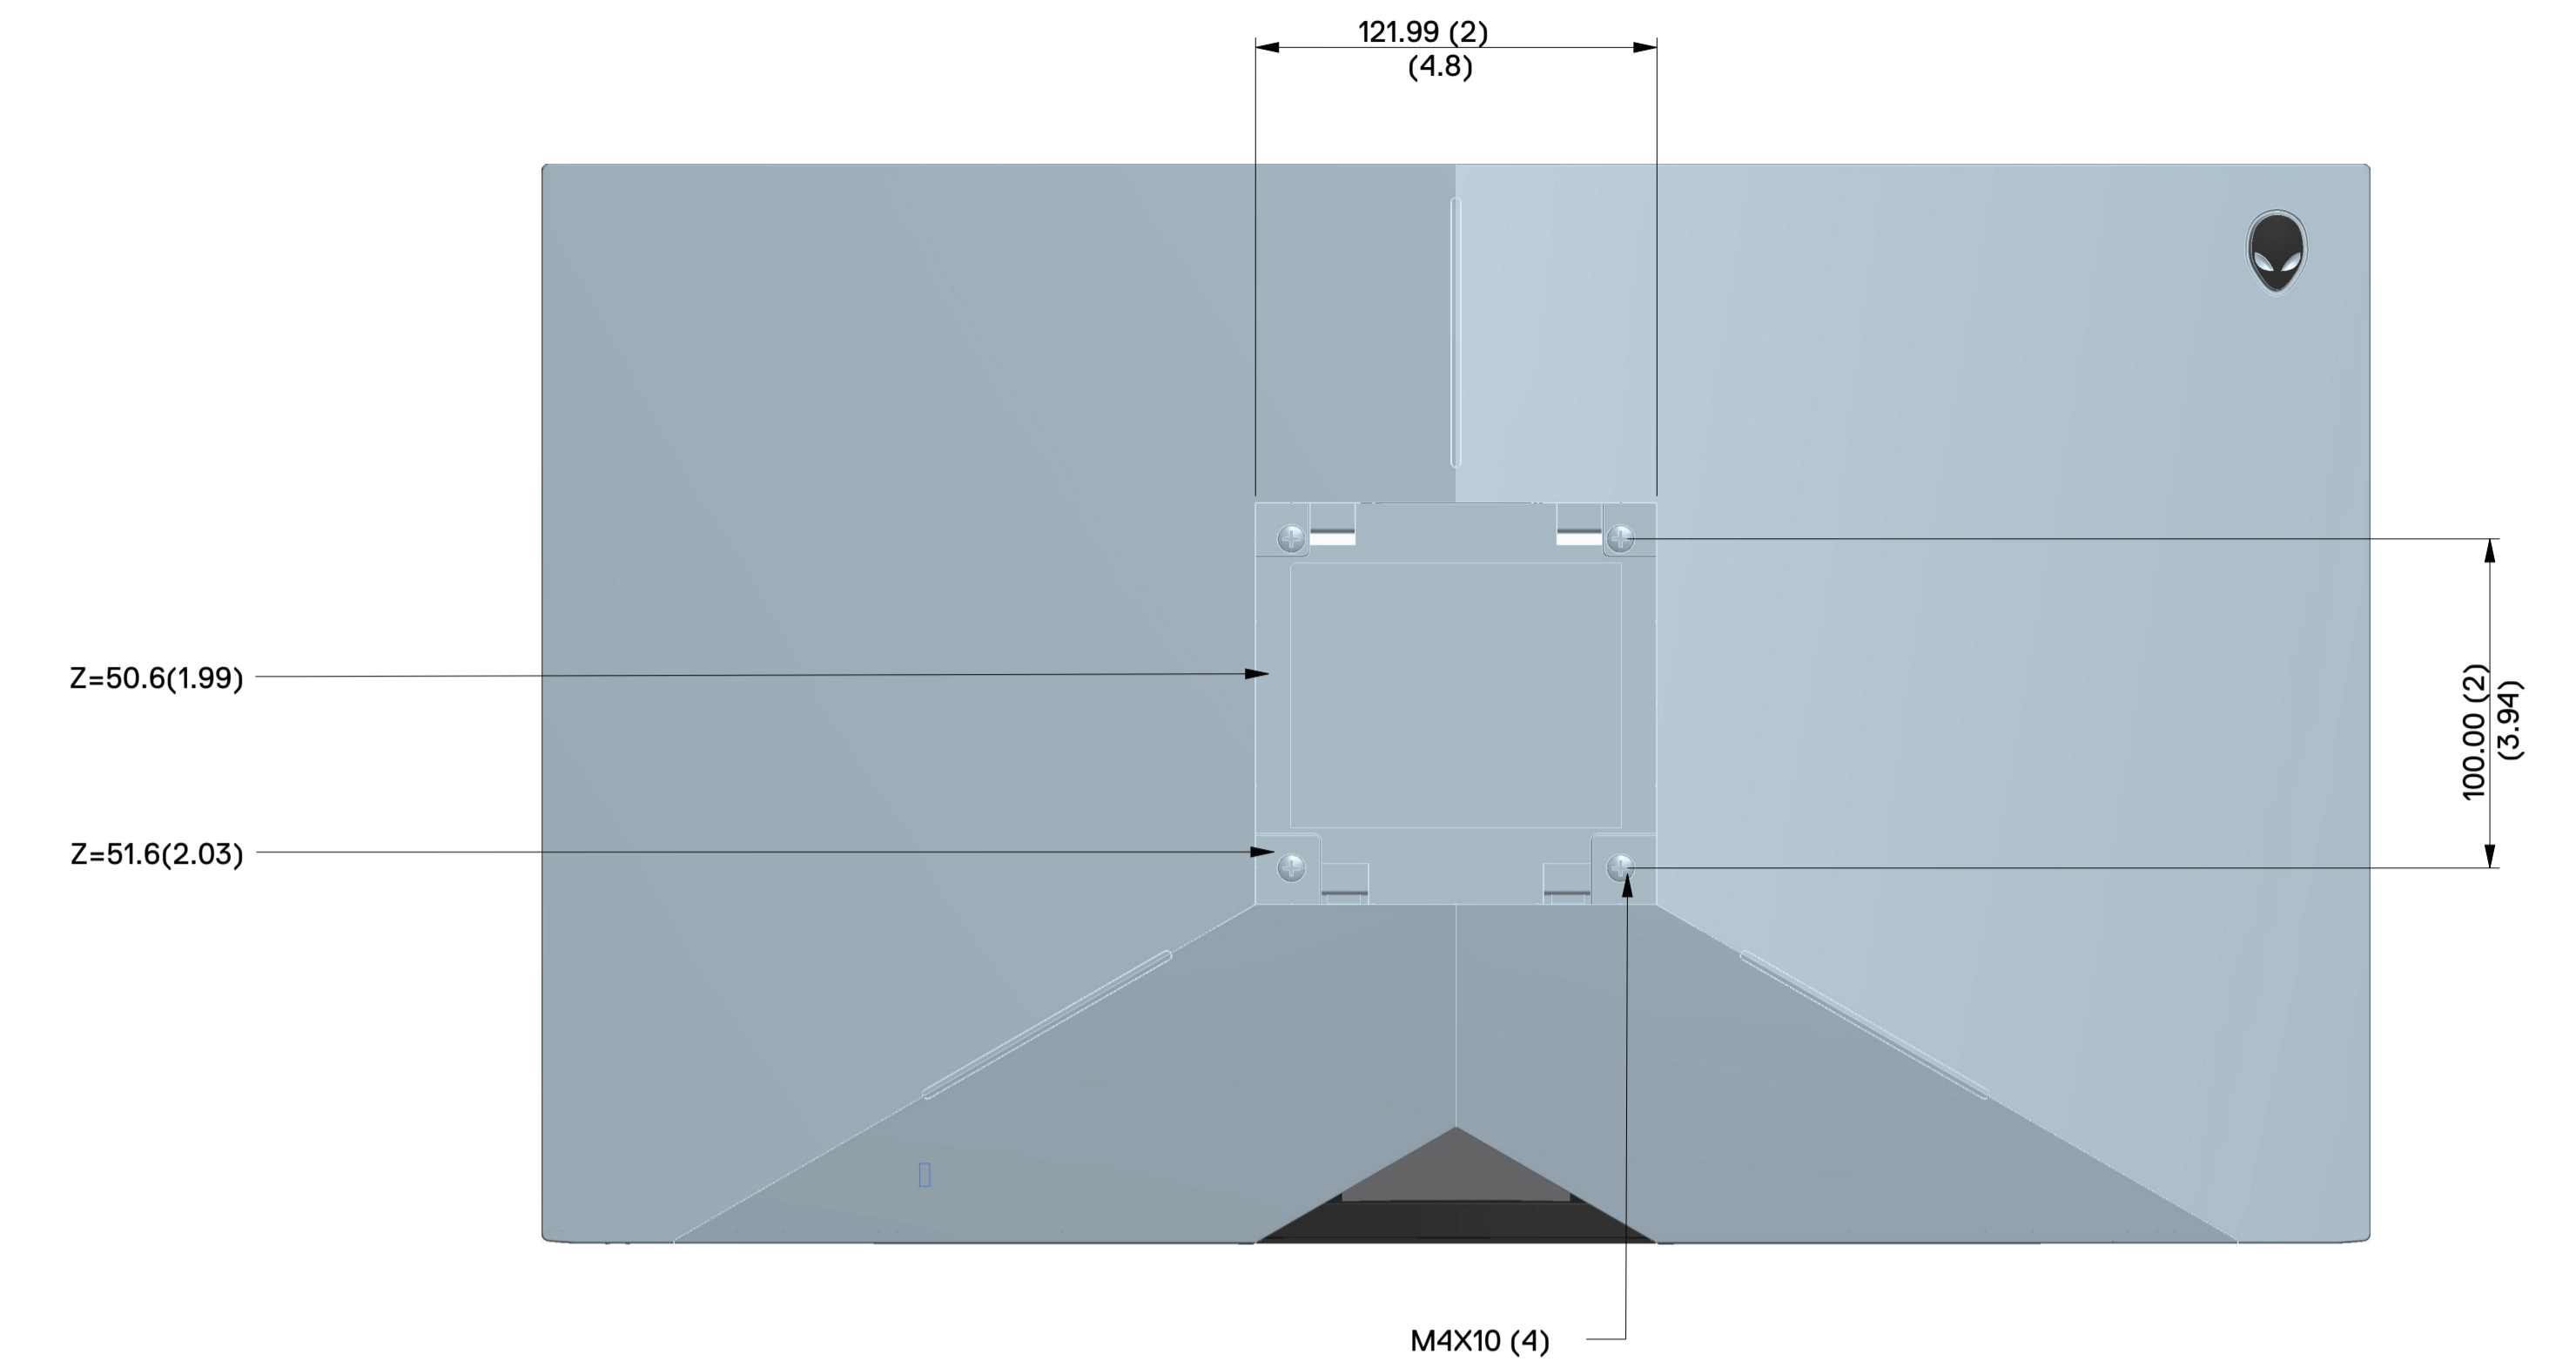

AW2518H Outline Dimension

Nominal Dimension
Unit : mm

Back View of Monitor without stand